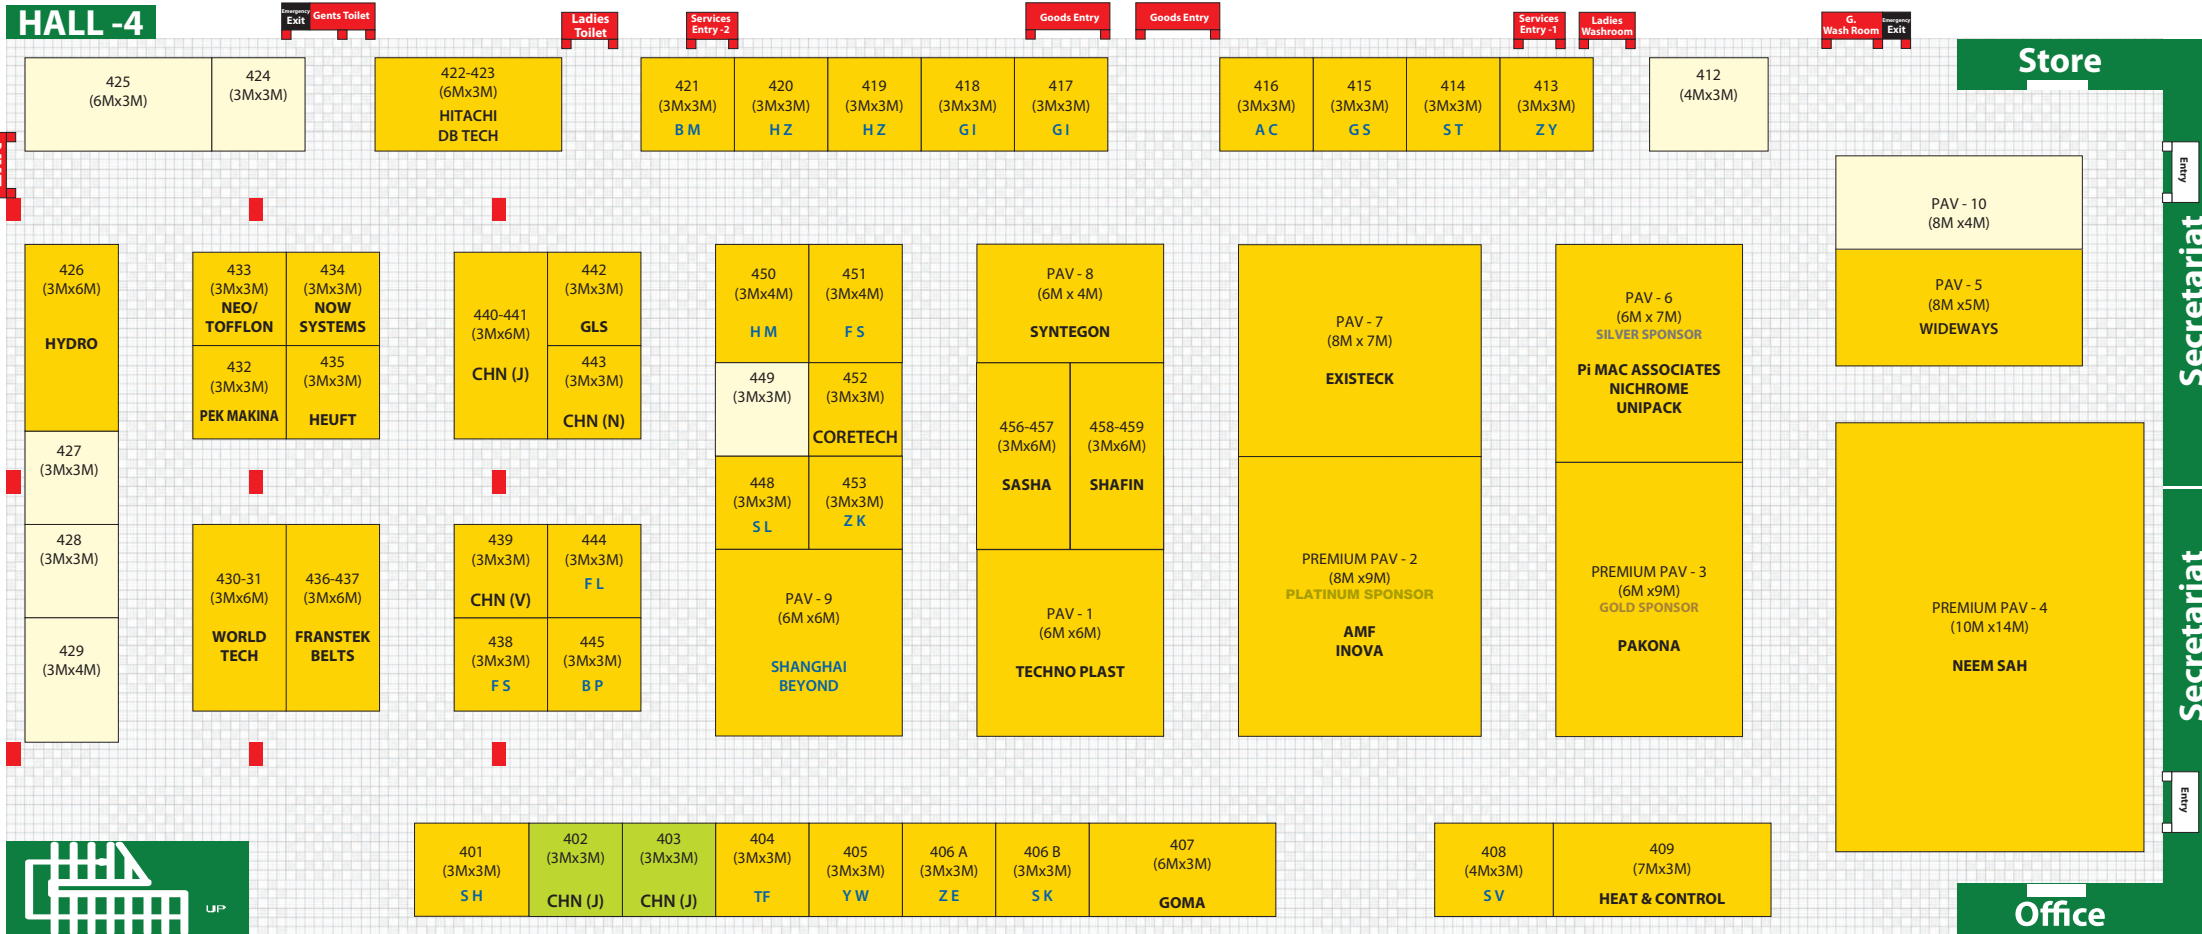

Food Processing & Packaging Machinery Exhibition

Co-located Expo

Available Space Sizes: 9 SQM, 12 SQM, 15 SQM, 18 SQM, 21 SQM, 24 SQM, 27 SQM, 36 SQM, 42 SQM, 54 SQM, 56 SQM, 70 SQM, 72 SQM, 120 SQM

- Available
- Booked
- Tentative

Entry

Each 9 Sqm space includes:

- A Furnished Booth Includes Carpet
- Two cushion Chairs
- Fascia
- A Power Socket (220v), Daily Cleaning
- Three Spotlights or Fluorescent Lamps
- Entry on Catalogue Listing and Exhibitor Pass
- A Waste Bin
- A Table For Consultation