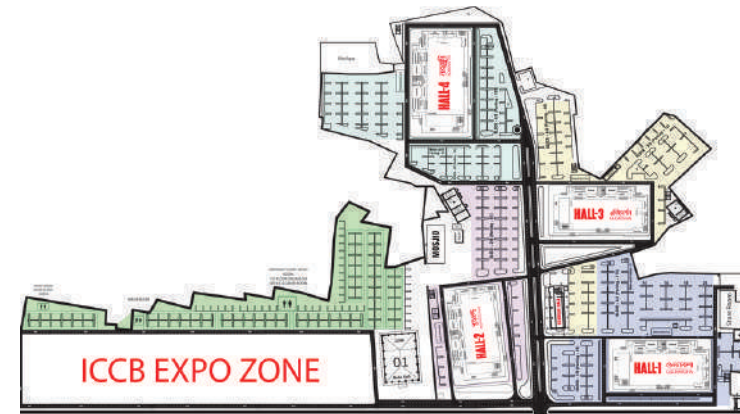

Food Processing & Packaging Machinery Exhibition

Co-located Expo

Available Space Sizes: 9 SQM, 12 SQM, 15 SQM, 18 SQM, 21 SQM, 24 SQM, 27 SQM, 36 SQM, 42 SQM, 54 SQM, 56 SQM, 70 SQM, 72 SQM, 120 SQM

- Available
- Booked
- Tentative

Entry

Each 9 Sqm space includes:

- A Furnished Booth Includes Carpet
- Two cushion Chairs
- Fascia
- A Power Socket (220v), Daily Cleaning
- Three Spotlights or Fluorescent Lamps
- Entry on Catalogue Listing and Exhibitor Pass
- A Waste Bin
- A Table For Consultation